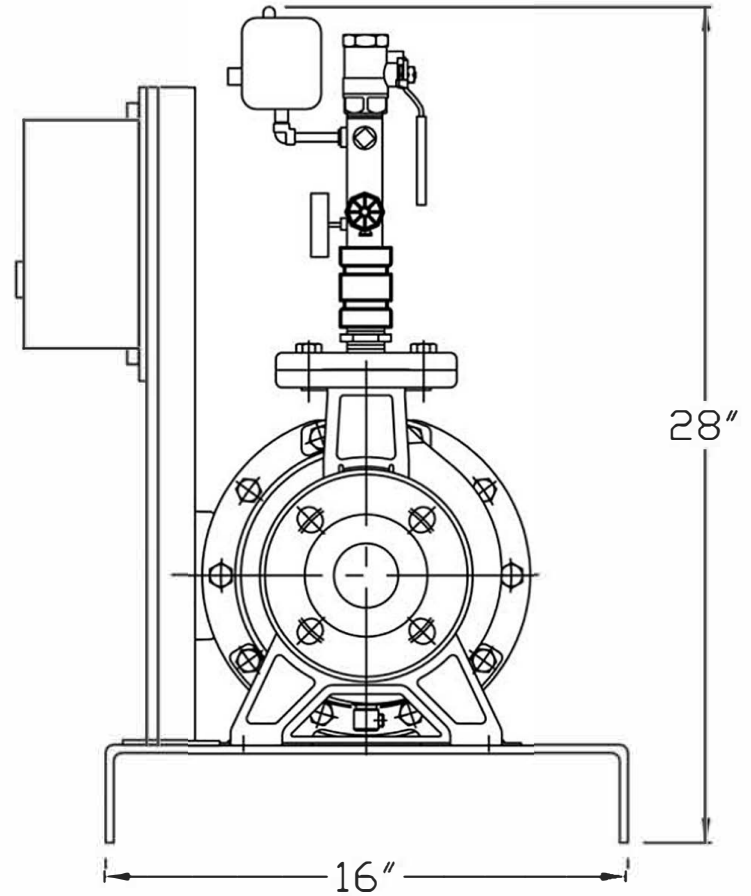

Service Factor Amps  
Required at 230v

hp	SFA
5	27.6
7.5	42.6

SIDE VIEW

FRONT VIEW

Legend 5 - 7.5hp 13D Residential Pump System