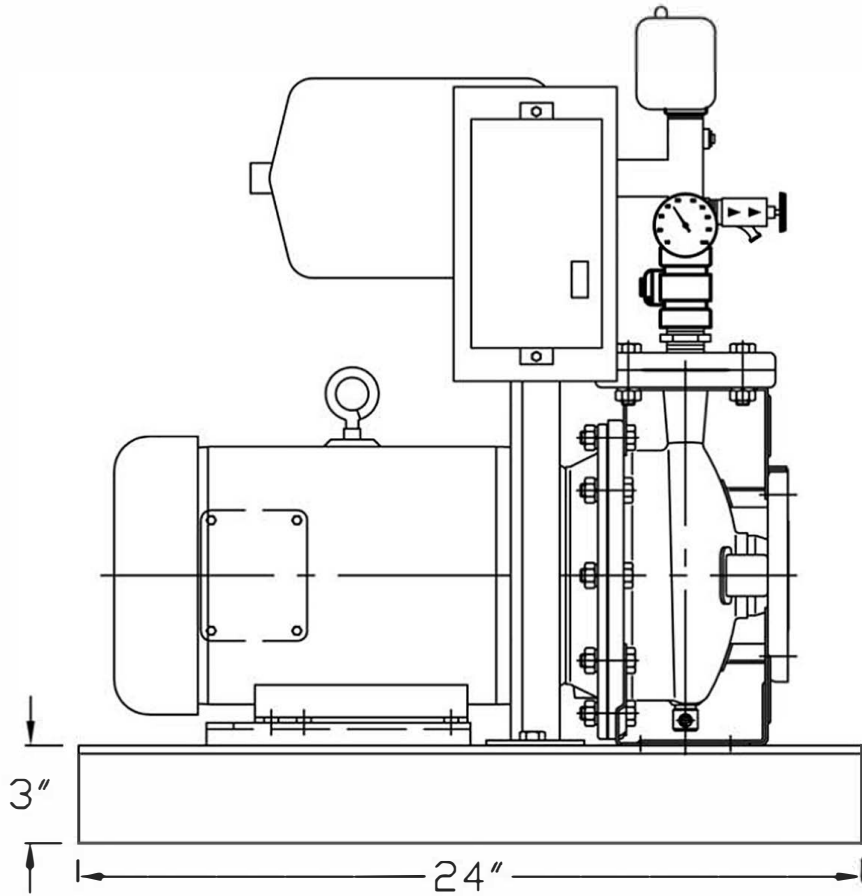

Service Factor Amps  
Required at 230v

hp	SFA
5	27.6
7.5	42.6

SIDE VIEW

FRONT VIEW

Legend 5 - 7.5hp 13D Residential Pump System